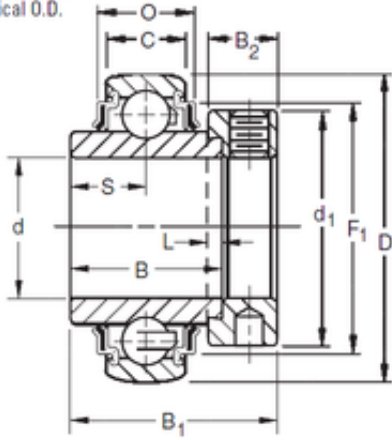

KRRB Two Seals  
Spherical O.D.

Bearing 2D drawings and 3D CAD models

(Case of 1) PT8446-MPG Baldwin HD HYD  
ELEMENT

Bearing No.

Size	57.15x110x61.91 mm
Bore Diameter	57,15 mm
Outer Diameter	110 mm
Width	61,91 mm
d	57,15 mm
D	110 mm
B	61,91 mm
C	22 mm
P	26,01 mm
O	30,02 mm
d1	84,1 mm
B1	77,8 mm
B2	22,2 mm
L	6,4 mm
S	31 mm
F1	94,89 mm
Weight	1,715 Kg
Basic dynamic load rating (C)	58,5 kN